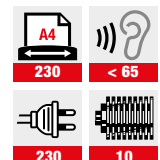

- intimus 1000 and 2000: Easy and comfortable operation with slide switch – On / Off control via light barrier
- intimus 3000: Easy and comfortable operation with push button for Forward and Reverse – further Auto-Reverse function in case of paper jam. Push button for power safety and electronic „bin full“ indicator